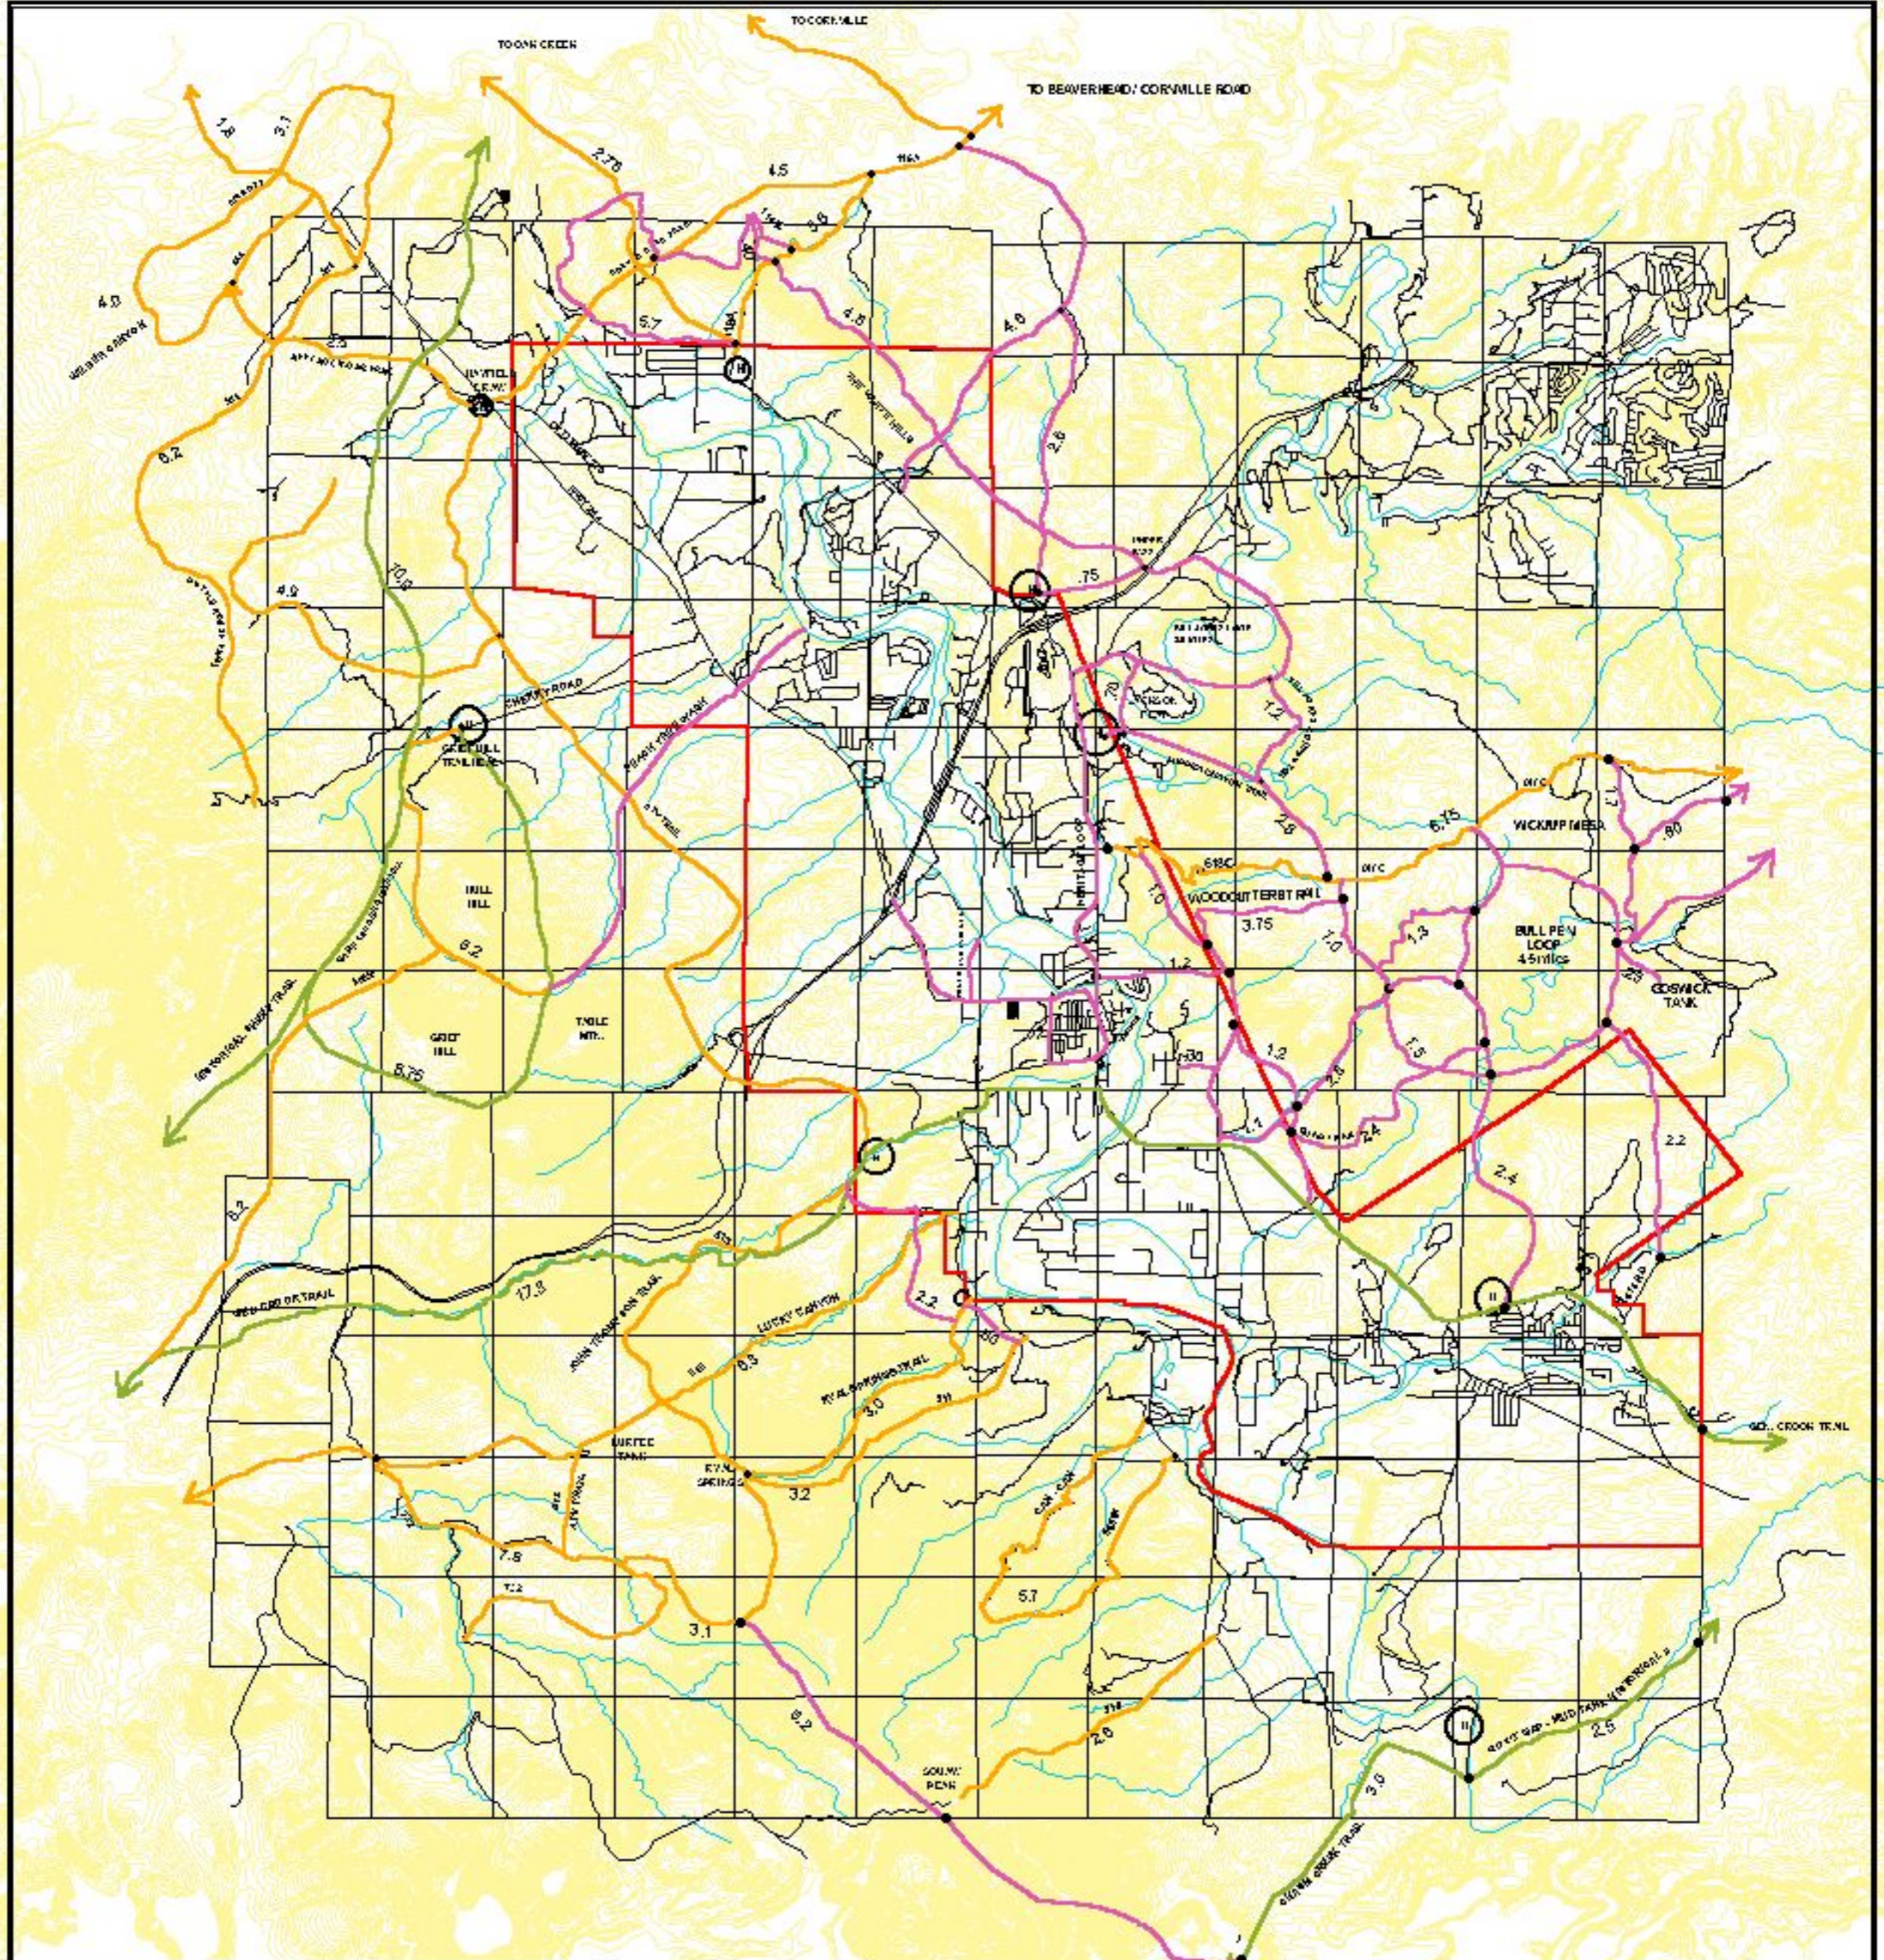

# CAMP VERDE TRAILS MAP

TRAIL HEAD	
HISTORIC TRAIL	
DEDICATED TRAIL	
NON-DEDICATED TRAIL	
HYDROLOGY	
CONTOURS	
STREETS	

Town of Camp Verde  
 473 S. Main Street  
 Camp Verde, AZ 86322  
 (928) 567-6631

FUNDING FOR AMENDING CAMP VERDE'S  
 GENERAL PLAN IS PROVIDED IN PART BY  
 DEPT. OF COMMERCE GROWING SMARTER  
 PLANNING GRANT.

This map has been provided for informational  
 purposes only. Every effort has been made to  
 ensure this map is as accurate as possible.  
 The Town of Camp Verde shall assume no  
 liability for the information contained on this map.

205.9 miles of trails in Camp Verde

COPYRIGHT 2002